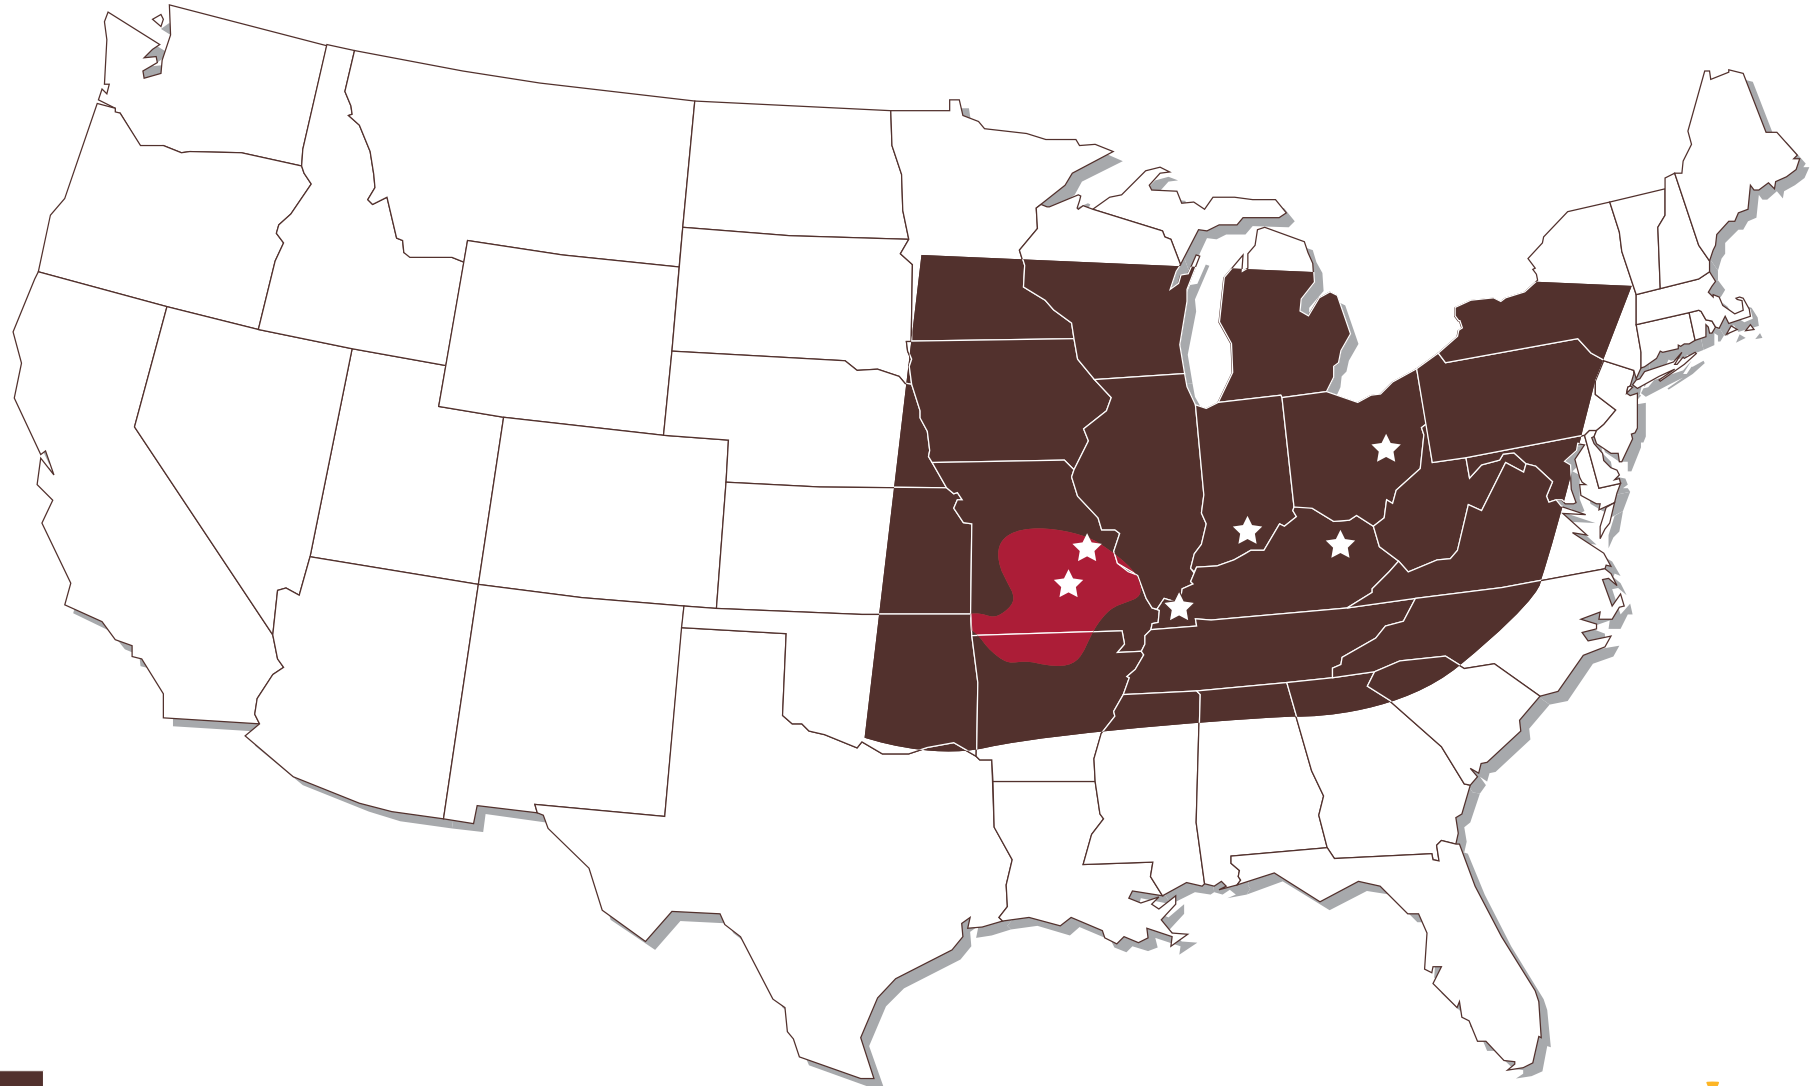

American Oak Source

■ Cooperage Quality White Oak Growing Region

■ Primary Source for Wine Cooperage

☆ Company-owned Stave Mill