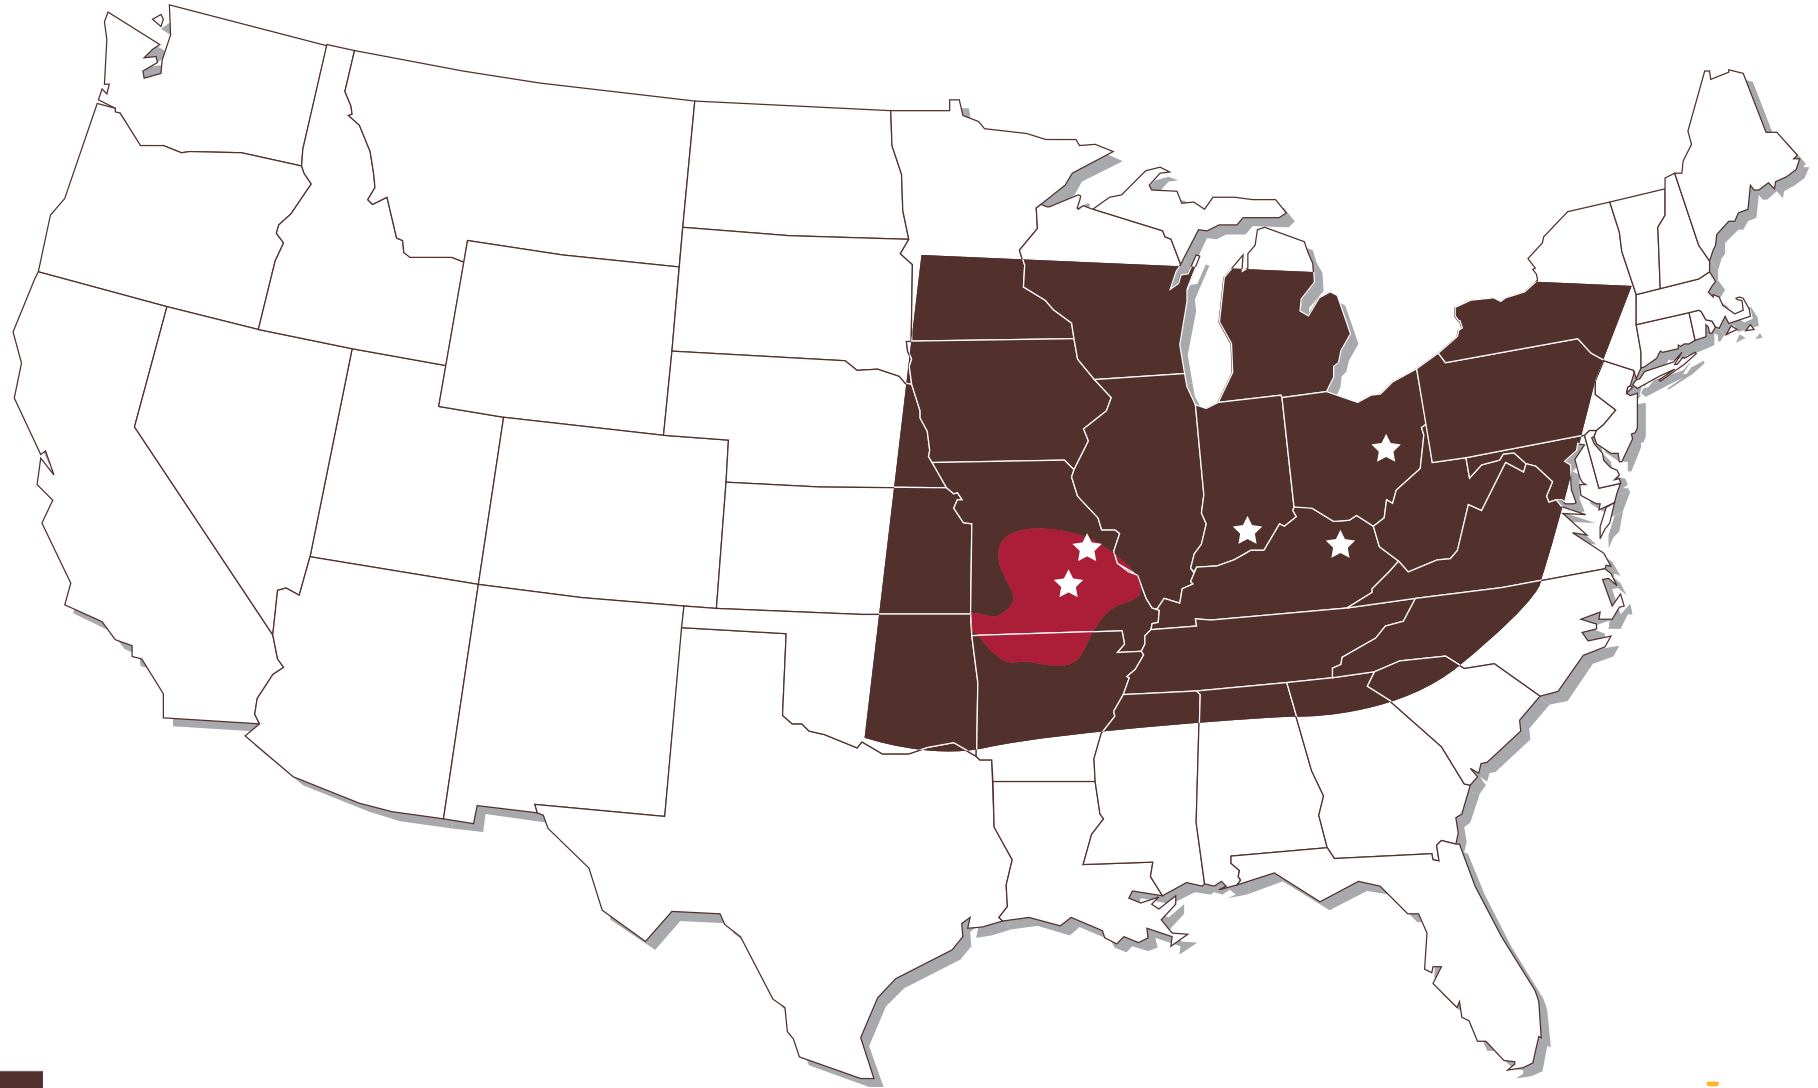

# American Oak Source

 Cooperage Quality White Oak Growing Region

 Primary Source for Wine Cooperage

 Company-owned Stave Mill